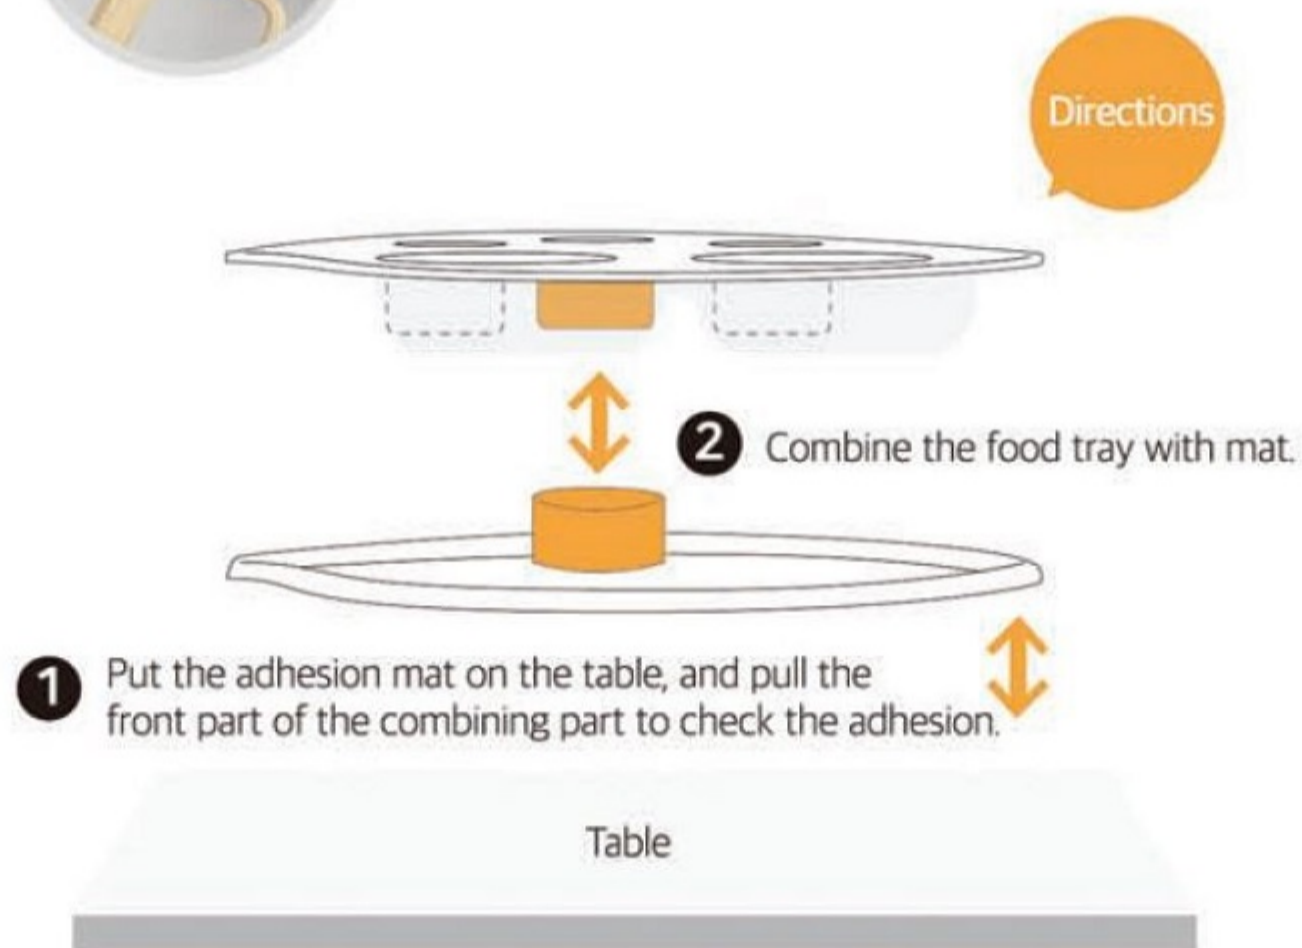

Leak-proof Round Design

It is designed for your kid to eat alone. It makes food spooned easily and prevent it from leaking.

Slanted Bottom Design

The slanted bottom sides of rice and soup parts make food gather to one side, so your kid can finish the last piece of food easily.

Hot water disinfection

dishwasher

refrigerator freezer

microwave

It doesn't break if you drop it!

Reliable and Safe Materials

We used only safe materials for Kids Food Tray for your children's health. We used 100% safe platinum silicone because this product is used by children.

Directions

MONEE CAP has the following benefits!

1 Easy and clean drinking without the need of a straw.

Just lightly take a drink on the rim of the MONEE CAP.

2 Easy to carry around.

MONEE CAP does not need an extra container or cup, because it is inserted directly into the bottle.